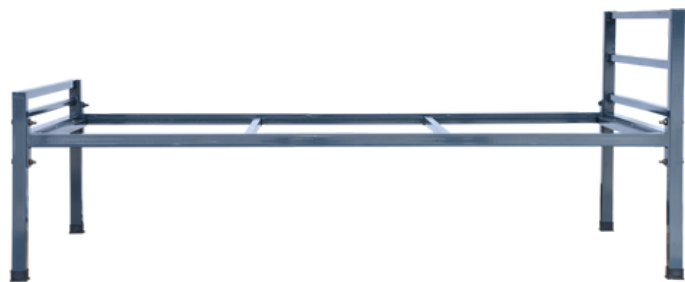

Nova

Product code : JNFSF37
Almirah: 30" x 17" x 48" Inches
Mattress:- 72"x36" Inches
78"x36" Inches

As per your requirements

Serenity

Product code :
JNFSF38 1520 x 250 x
400 MM