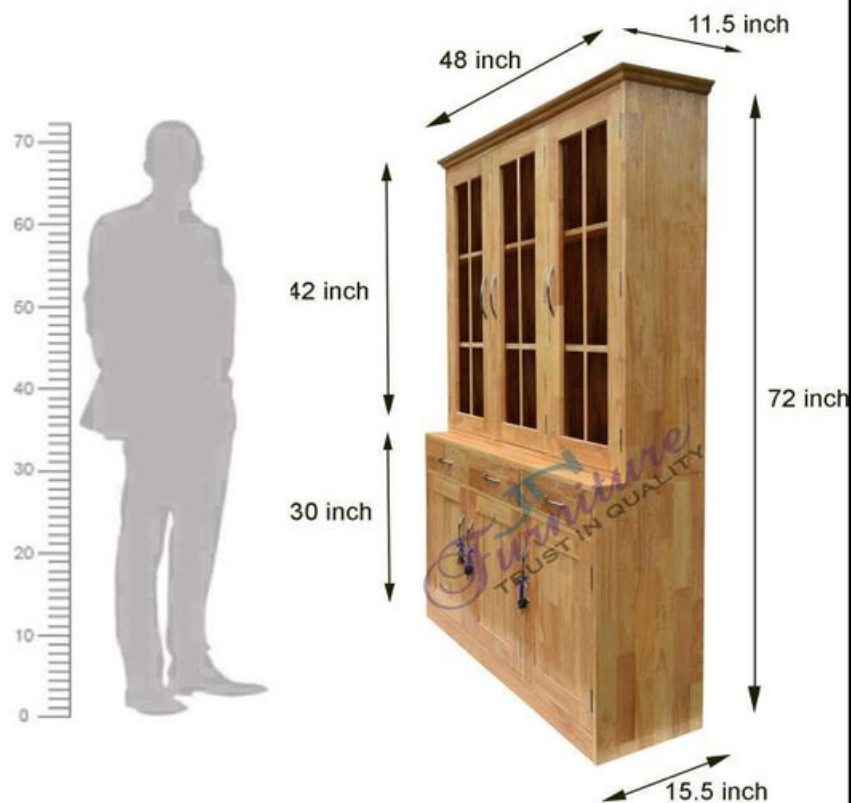

Specifications

Product Name : Kitchen Cabinet 3 Door
Product Material : Rubberwood
Product Code : JNF_SWS_3D2P_NC25
Finish : Melamine PU Polish
Dimension : L 72X B 48X W 11.5
No. of Drawer : 03 Drawer
No. of Door : 03 Door