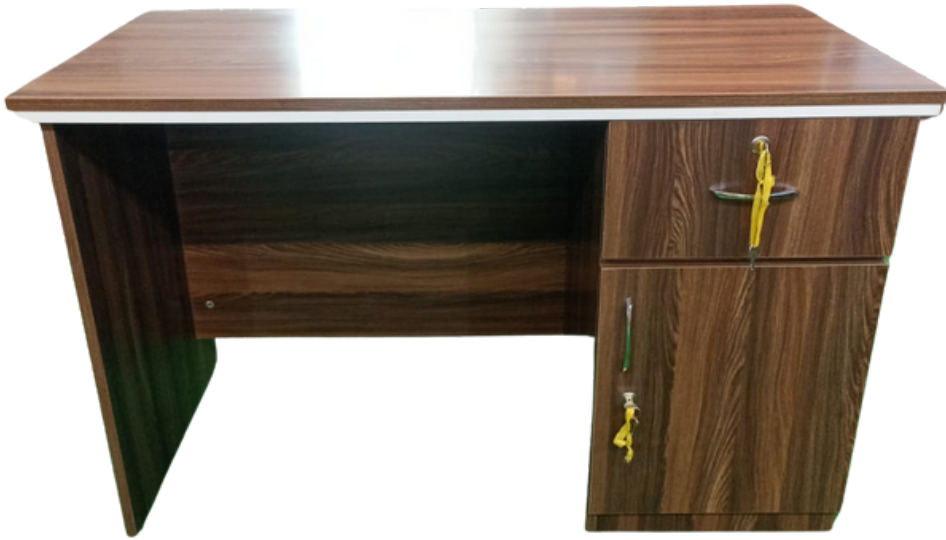

RINO RECEPTION TABLE - 1200W X 650D X 1100H

OFFICE TABLE

Model - OT01

Primary Material - Engineerwood

Finish - Walnut Matte

Dimension - L1200mmxW600mmxH750mm

Model - OT02

Primary Material - Engineerwood