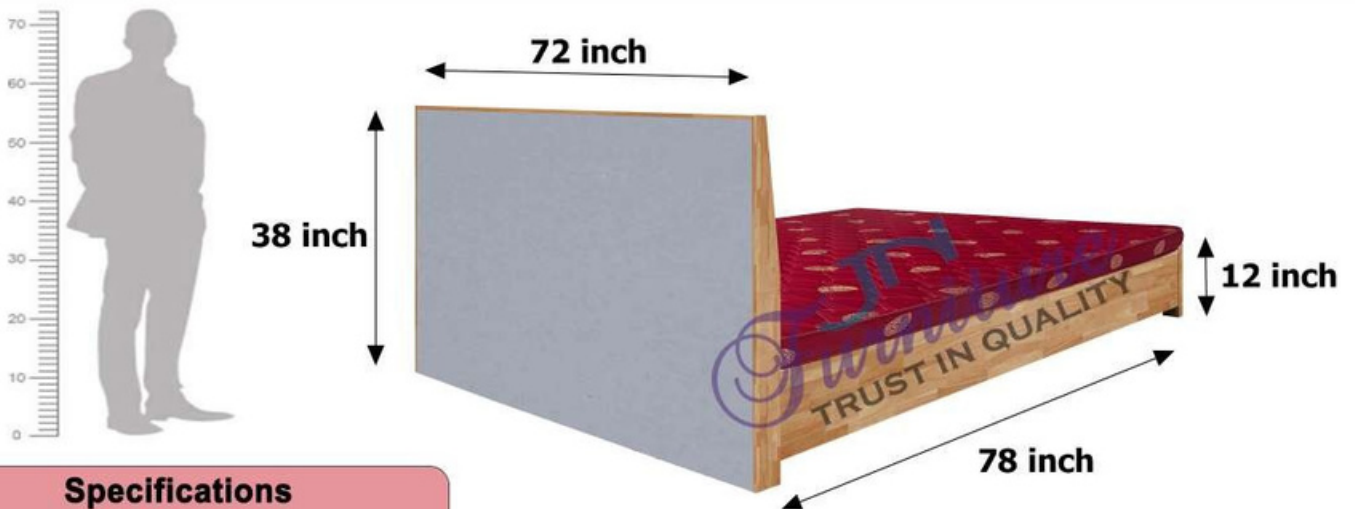

Specifications

Product Name : Bed (KING)
Product Material : Rubberwood
Product Code:JNE_BD_WTBR_NC_KS04
Polish : Melamine PU Finish