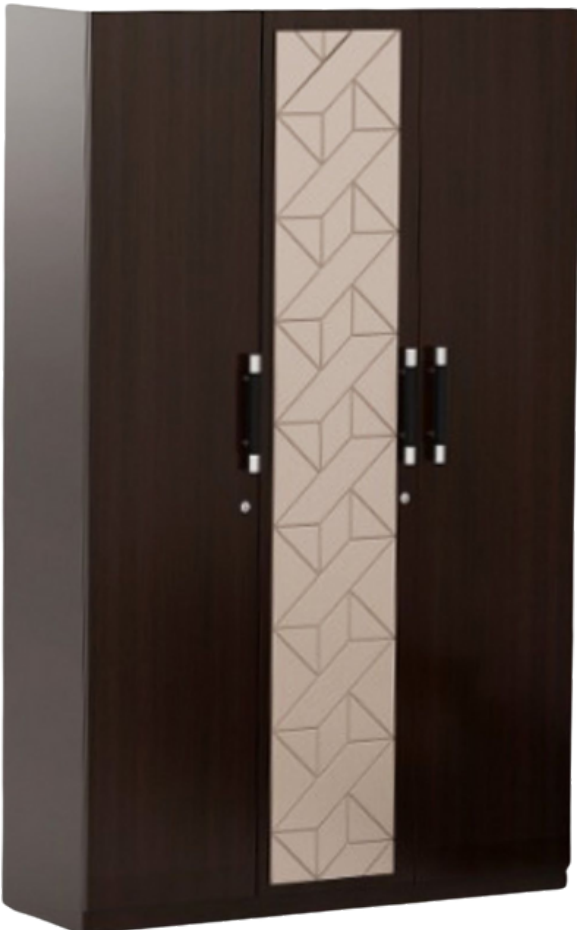

Model - WD04

Primary Material - Engineerwood

Finish - Walnut & White

Dimension - L1350mmxW550mmxH1800mm