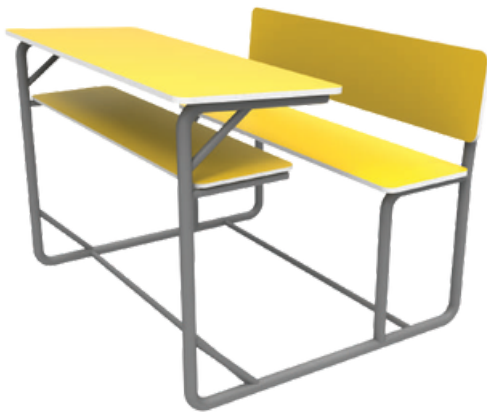

Aria

Product code : JNFSF09

Dimensions: 1100 X 900 X 710 MM

Age Group: 12-14 Years

Product code : JNFSF10

Dimensions: 1100 X 900 X 760 MM

Age Group: 14 + Years

Ashton

Product code : JNFSF11

Dimensions: 1520 X 900 X 640 MM

Age Group: 8-11 Years

Product code : JNFSF12

Dimensions: 1520 X 900 X 710 MM

Age Group: 12-14 Years

Product code : JNFSF13

Dimensions: 1800 X 900 X 760 MM

Age Group: 14+ Years