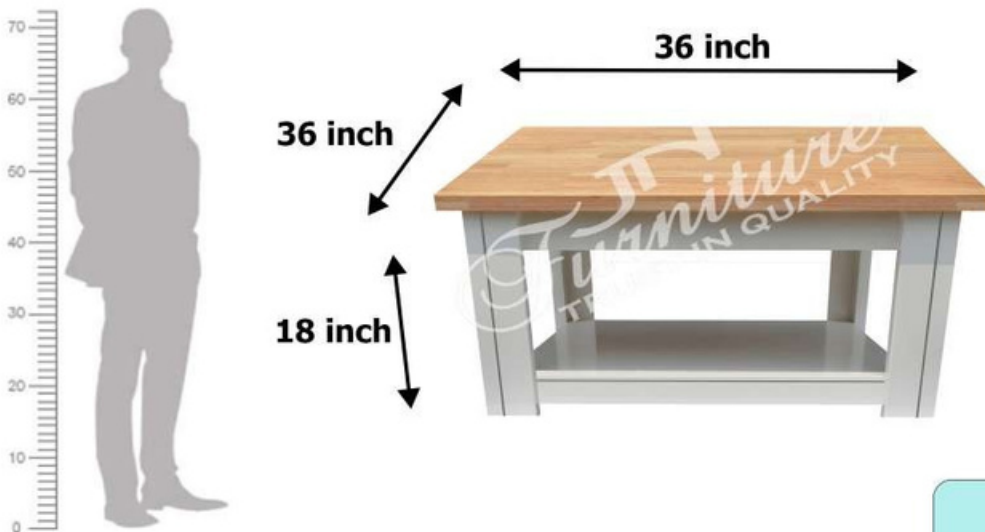

10 CENTRE TABLE SERIES

Centre Table R/Wood + Engineered Wood

Specifications

Product Name : Centre Table
Product Material : R/Wood + Engineered Wood
Product Code : JNF_CT_WC_10
Finish : Melamine PU Polish
Dimension : 36"x36"x18"