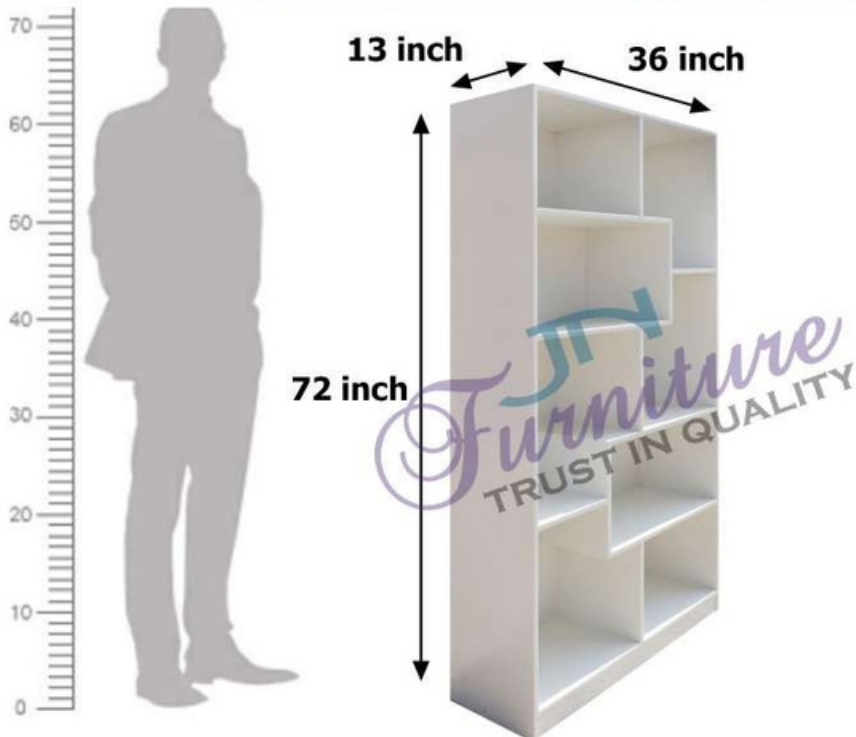

11 FLOWER STAND SERIES

Flower Stand (Two Step)

Specifications

Product Name : Flower Stand
Product Material : Rubberwood
Product Code : JNF_2SFS_MW87
No. of Steps : 02 Steps

Open Bookrack (Engineered Wood)