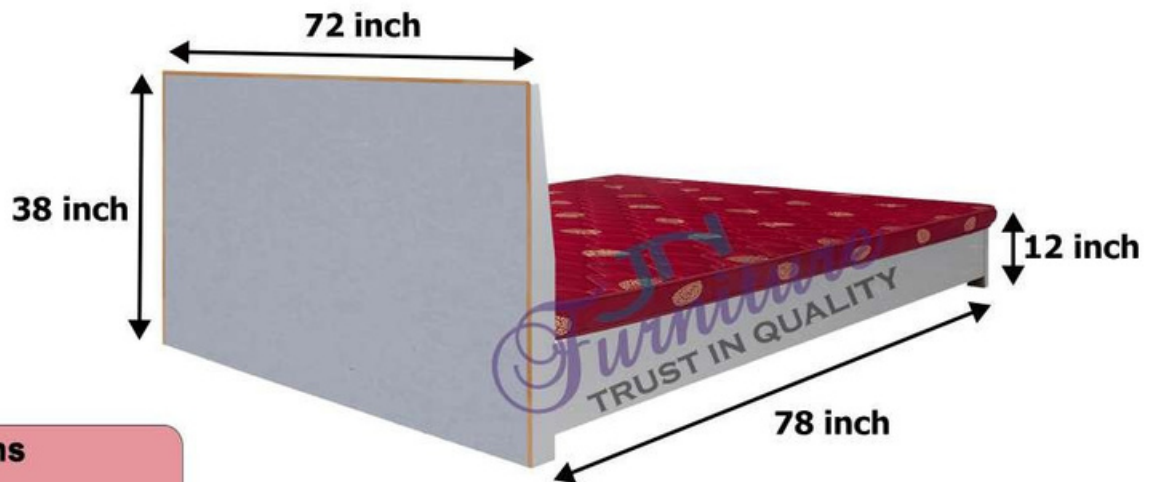

Specifications

Product Name : Bed (KING)
Product Material : Rubberwood
Product Code:JNE_BD_WTBR_NC_KS04
Polish : Melamine PU Finish

7 BED SERIES

King size Bed with backrest

The ultimate pleasure of sleeping