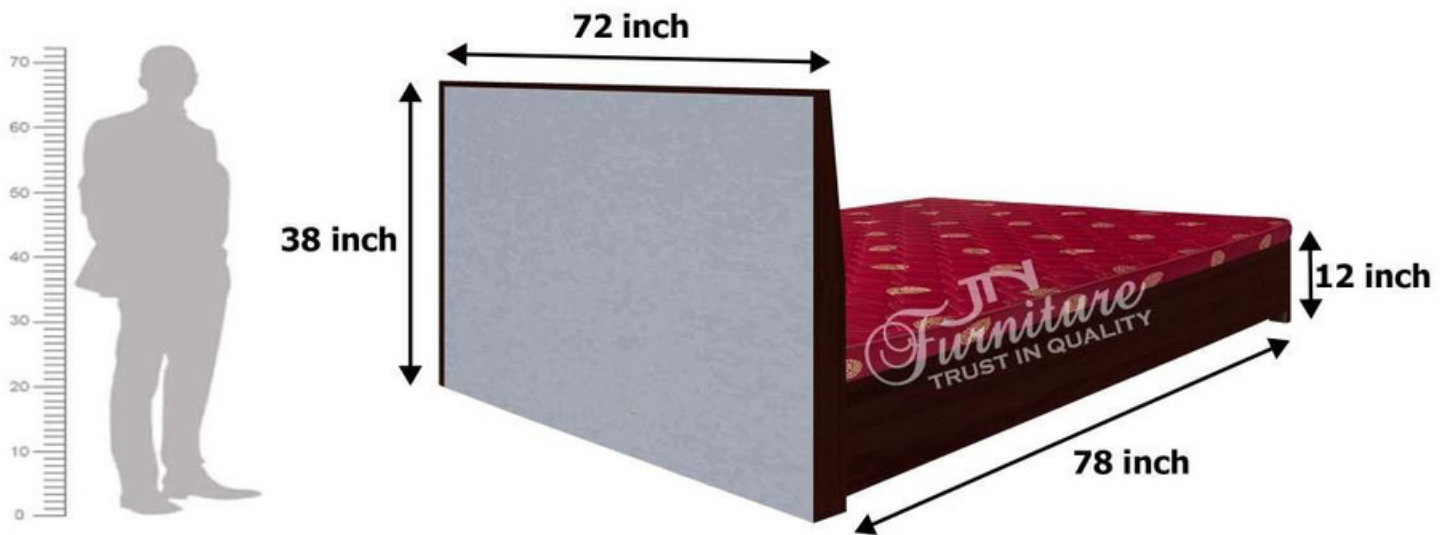

Dressing Mirror

Specifications

Product Name : Dressing Mirror
Product Material : Rubberwood
Product Code : JNF_DM_NC45
Finish : Melamine PU Polish
Dimension : L 65X B 30X W16
No. of Drawer : 03 Drawer

King size Bed with backrest

The ultimate pleasure of sleeping

Specifications

Product Name : Bed (KING)
Product Material : Rubberwood
Product Code:JNE_BD_WTBR_NC_KS04
Polish : Melamine PU Finish

King size Bed with Backrest

The ultimate pleasure of sleeping