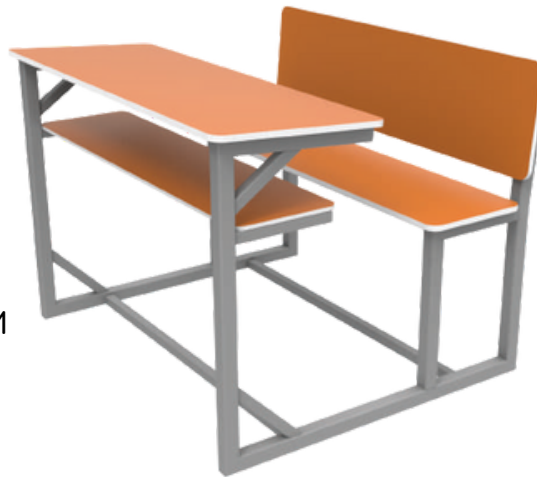

Age Group: 12-14 Years

Product code : JNFSF04

Dimensions: 1100 X 900 X 760 MM

Age Group: 14 + Years

Eden

Product code : JNFSF05

Dimensions: 1520 X 900 X 580 MM

Age Group: 5-7 Years