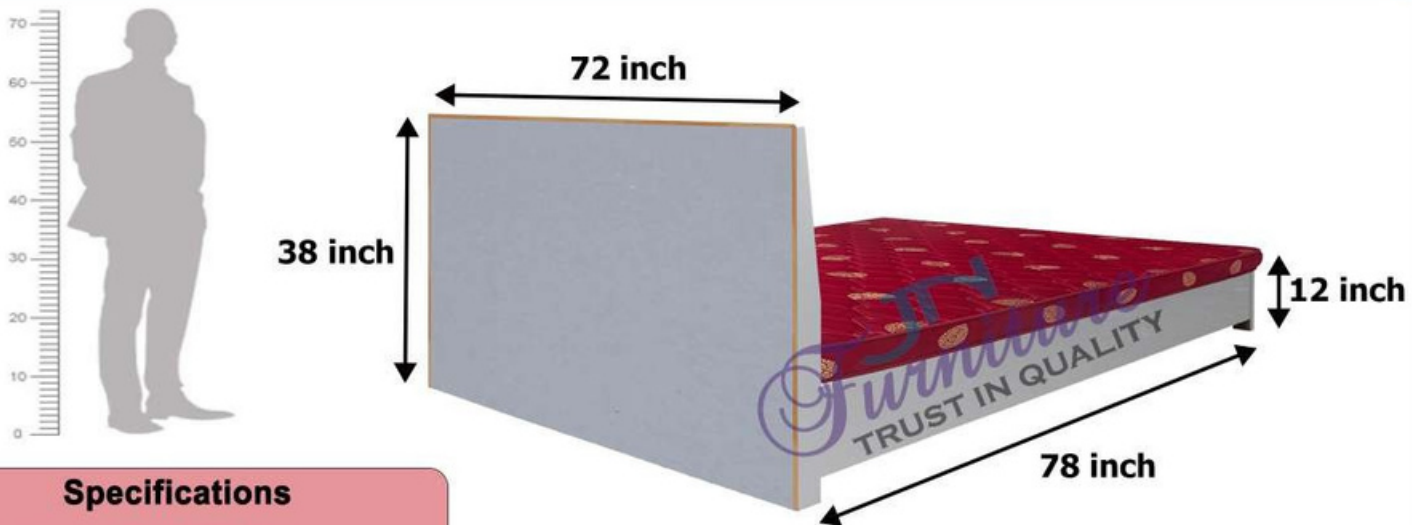

Specifications

Product Name : Bed (KING)
Product Material : Rubberwood
Product Code:JNE_BD_WTBR_NC_KS04
Polish : Melamine PU Finish