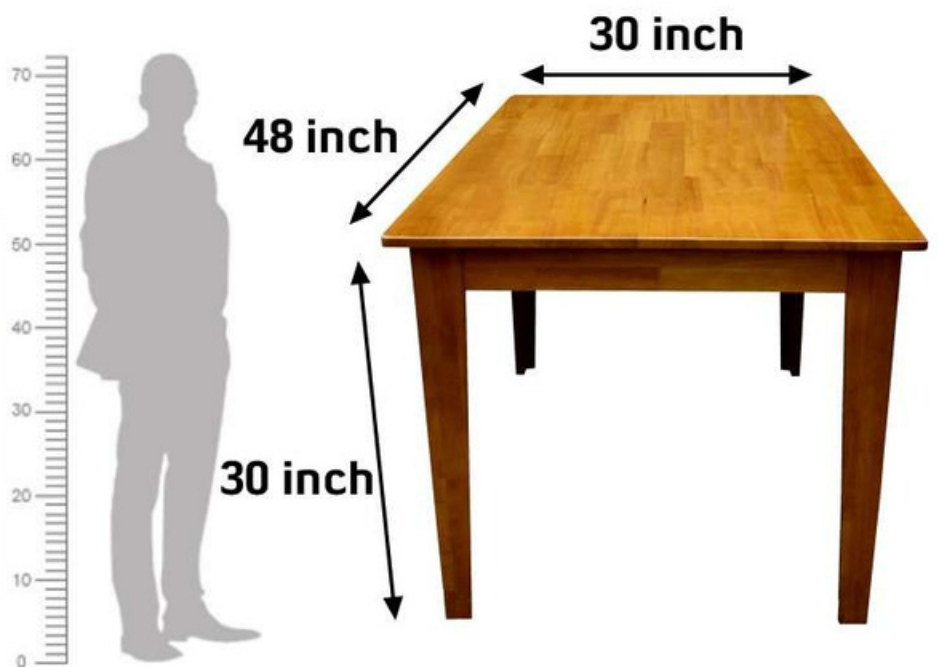

8 DINING TABLE SERIES

Four Seater Dining Table

Specifications

Product Name : Dining Table 04 str.
Product Material : Rubberwood
Product Code : JNF_DT4STR_NC15
Finish : Melamine PU Polish
Dimension : 48"x30"x30"