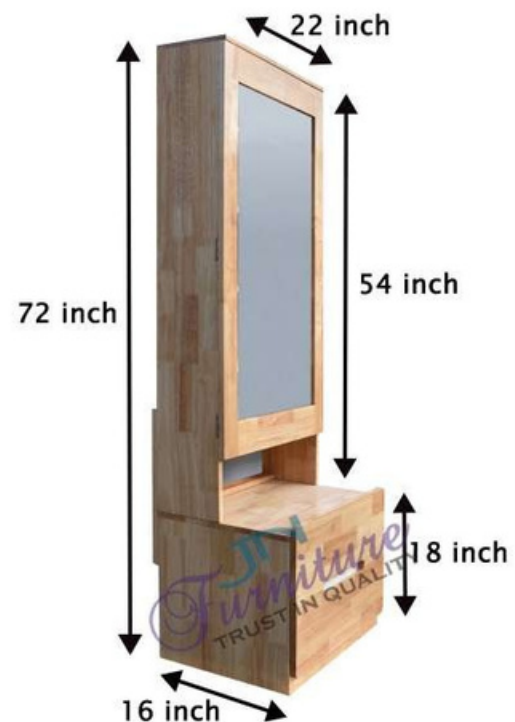

32 inch
14 inch

48 inch

Specifications

Product Name : Shoerack
Product Material : Rubberwood+Engineered Wood
Product Code : JNF_SR_3D_36
Finish : Melamine PU Polish
Dimension : 32"x14"x48"
No. of Doors : 02 Doors
No. of Drawers : 02 Drawers

4 SHOERACK SERIES

Shoerack 3 Door

Specifications

Product Name : Shoerack
Product Material : Rubberwood+Engineered Wood
Product Code : JNF_SR_3D_37
Finish : Melamine PU Polish
Dimension : 48"x14"x48"
No. of Doors : 03 Doors
No. of Drawers : 03 Drawers

Rubberwood Bookrack

18 inch 33 inch

Specifications

Product Name : Bookrack
Product Material : Rubberwood
Product Code : JNE_BK_NC_RB09
Finish : Melamine PU Finish
Dimension : 18"X33"X72"
No. of Shelf : 05 Shelf

Dressing Mirror WS Model

Specifications

Product Name : Dressing Mirror
Product Material : Rubberwood
Product Code : JNF_DMWS_NC39
Finish : Melamine PU Polish
Dimension : L 72X B 22X W 16
No. of Drawer : 02 Drawer