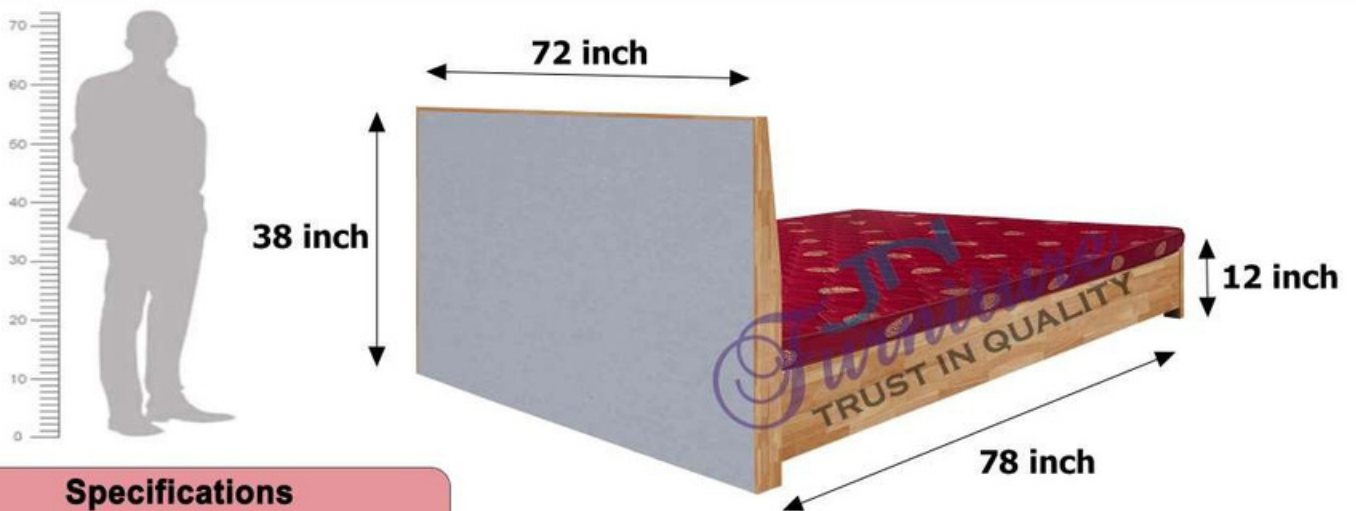

Specifications

Product Name : Bed (KING)
Product Material : Rubberwood
Product Code:JNE_BD_WTBR_NC_KS04
Polish : Melamine PU Finish