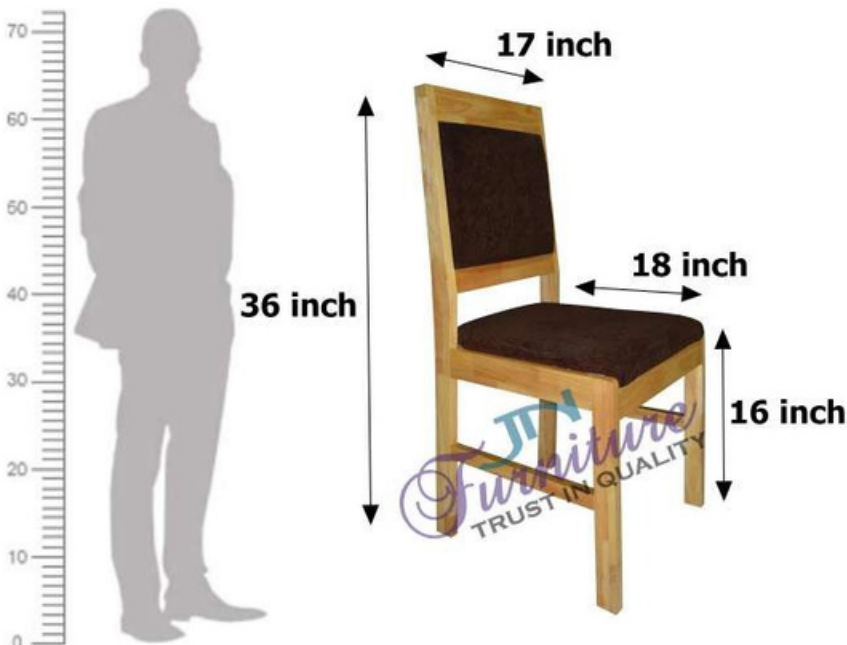

9 DINING CHAIR SERIES

Dining Chair

Specifications

Product Name : Dining Chair
Product Material : Rubberwood
Product Code : JNE_DCNC_10
Finish : Melamine PU Finish
Dimension : 36"x18"x17"